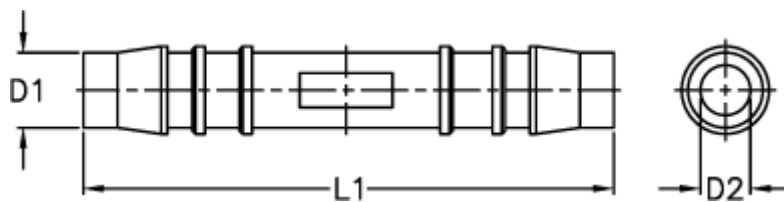

Article number: 027508900025

Description: Norma hose coupling GS 25

Measures

D1 = 25

D2 = 21.0

L1 = 95.0